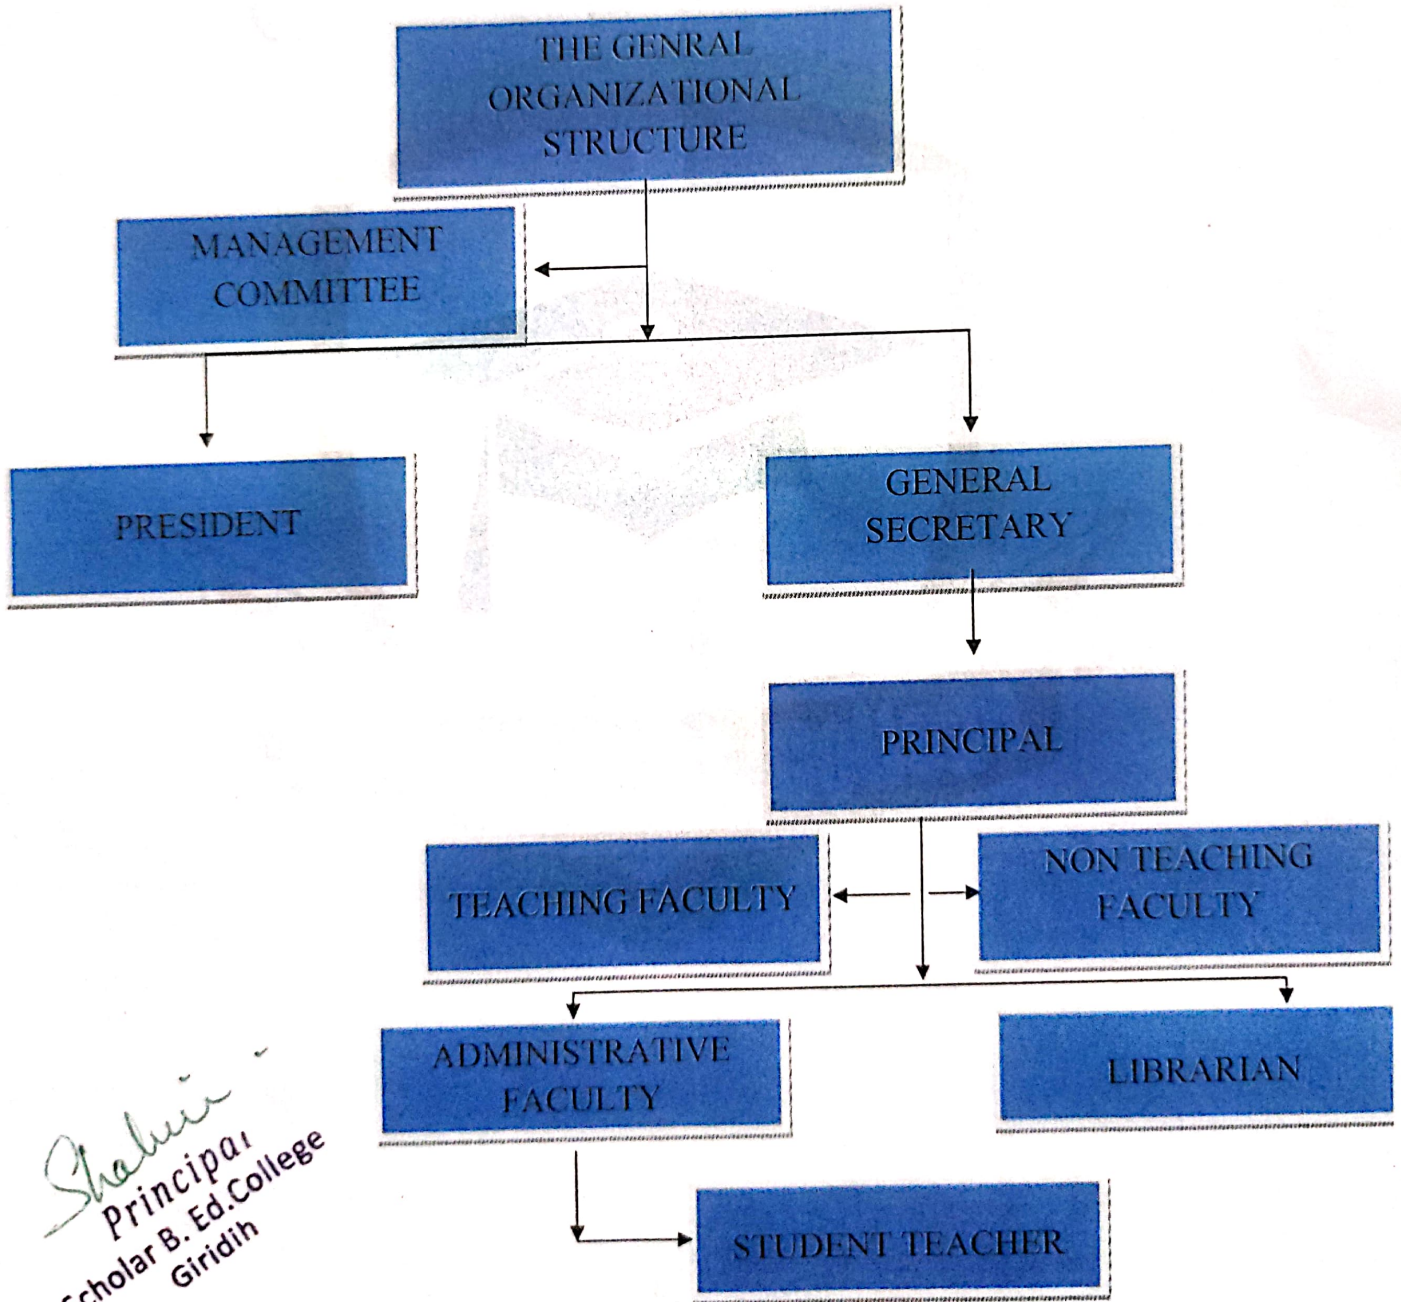

Scholar B.Ed. College

Recognised by NCTE Bhubaneswar & Affiliated with Vinoba Bhave University, Bhubaneswar
Village : Banhatti, Post : Motileda, Block : Bengabad,
Dist.: Giridih - 815302, Jharkhand, India
Contact : 7808566666

Ref. No.

Date.....

ORGANOGRAM OF THE COLLEGE

The structure of organization and details of academic and administrative bodies of the college are as follows :-

Shabir
Principal
Scholar B. Ed. College
Giridih